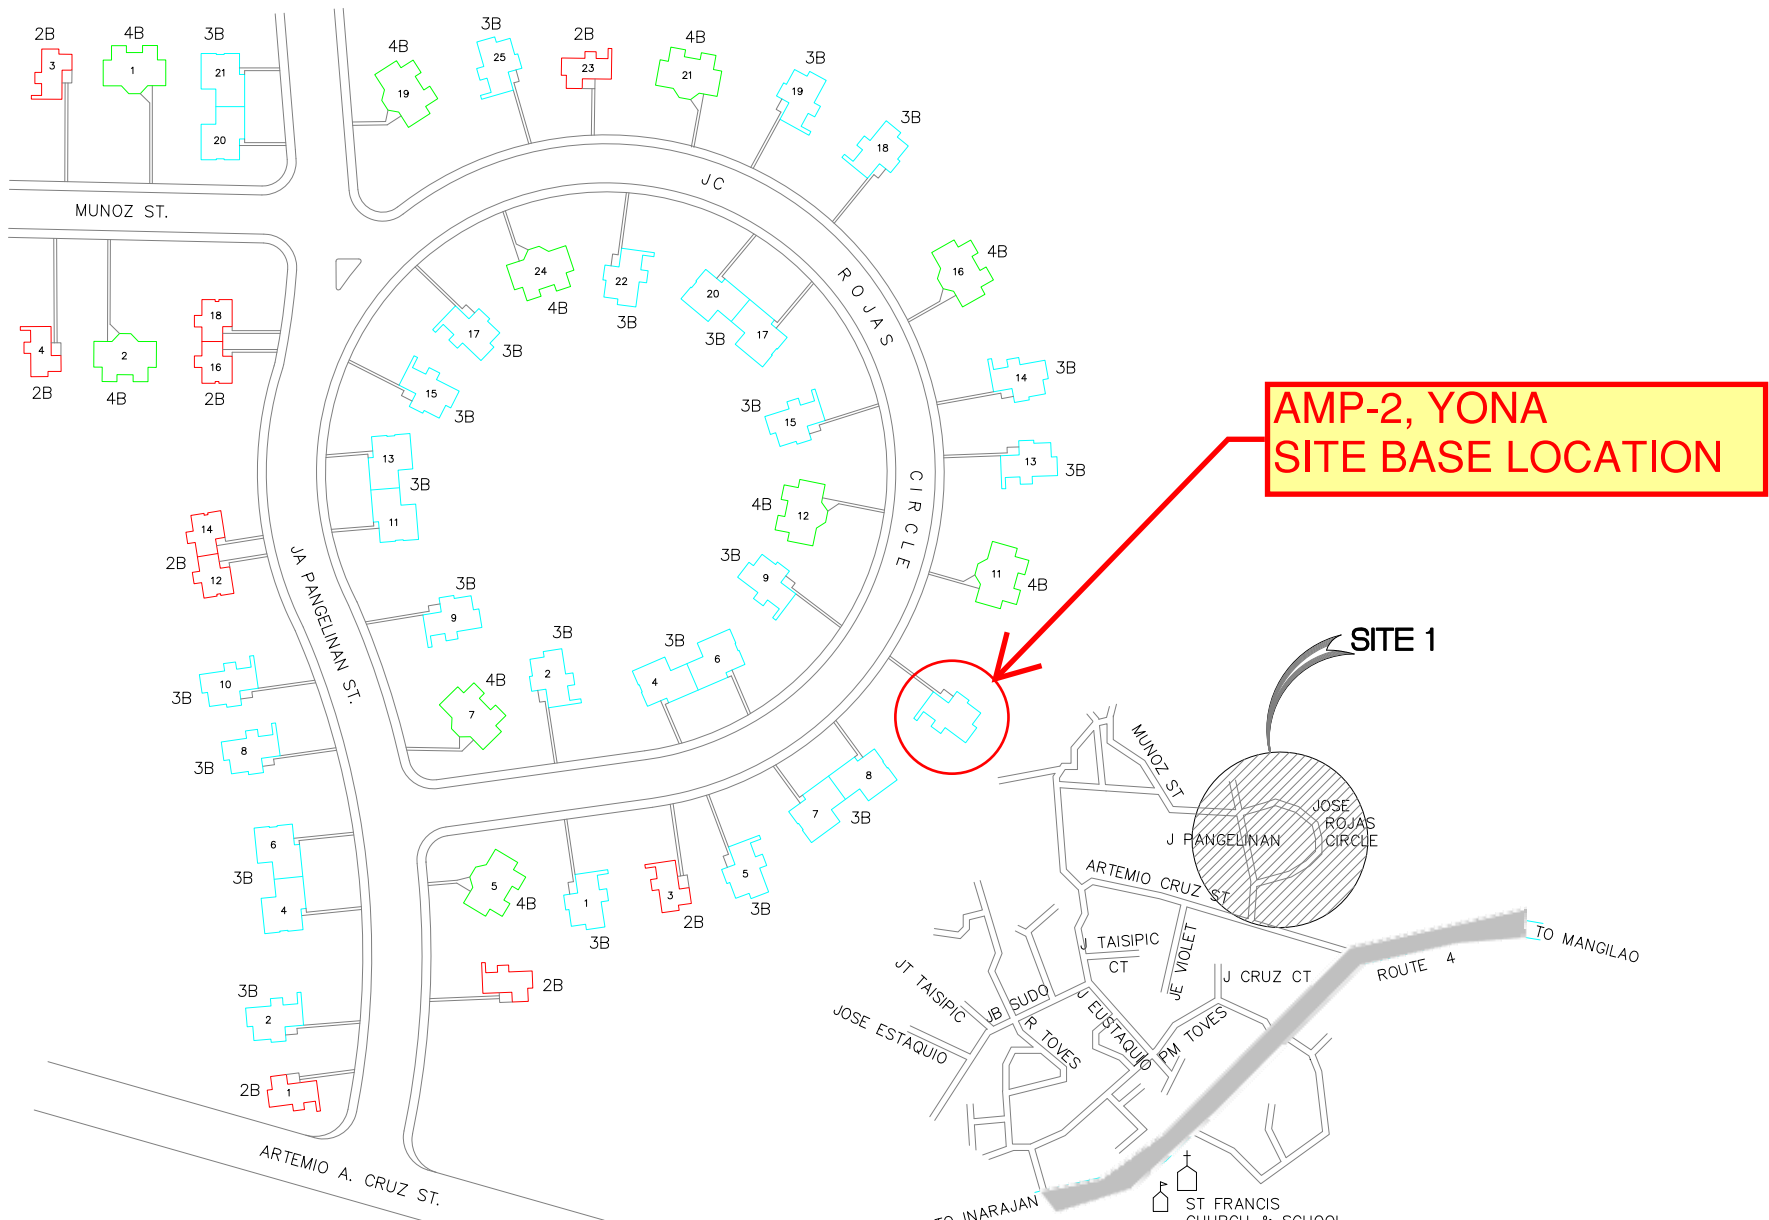

AMP-1 SITE BASE LOCATION

AMP-4 SITE BASE LOCATION

SITE LOCATION

TOTO VICINITY MAP

**AMP-1 & AMP-2 SITE BASE LOCATION
TOTO GARDEN**

**AMP-3,
SITE BASE LOCATION**

**PROJECT
LOCATION**

LEGEND:

--- INDICATES ACCESSIBLE UNIT (504)

AMP-3, SITE BASE LOCATION
AGAT

Plot: 1/8"=1'-0" (24x36")
GMA 99 - AGAT

**AMP-2, YONA
SITE BASE LOCATION**

SITE 1

**AMP-2, SITE BASE LOCATION
YONA**

VICINITY MAP

SCALE NTS

**GUMA TRANKLIDAT
SITE BASE LOCATION**

SAN VITORES ROAD, TUMON

**GUMA TRANKLIDAT SITE BASE LOCATION
TUMON**