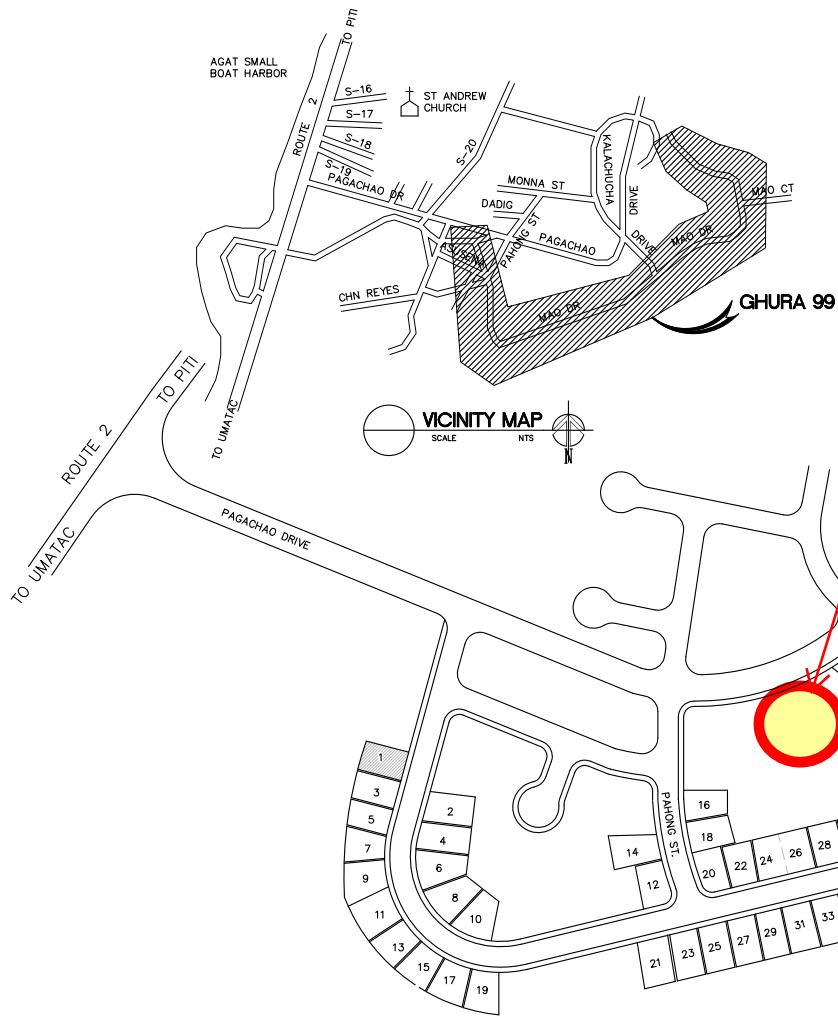

AMP-1 SITE BASE LOCATION

AMP-4 SITE BASE LOCATION

SITE LOCATION

TOTO VICINITY MAP

**AMP-1 & AMP-2 SITE BASE LOCATION
TOTO GARDEN**

**AMP-3,
SITE BASE LOCATION**

**PROJECT
LOCATION**

LEGEND:

--- INDICATES ACCESSIBLE UNIT (504)

AMP-3, SITE BASE LOCATION
AGAT

Plot: 1/8"=1'-0" (24x36")
GMA 99 - AGAT

**AMP-2, YONA
SITE BASE LOCATION**

SITE 1

**AMP-2, SITE BASE LOCATION
YONA**

VICINITY MAP

SCALE NTS

**GUMA TRANKLIDAT
SITE BASE LOCATION**

SAN VITORES ROAD, TUMON

**GUMA TRANKLIDAT SITE BASE LOCATION
TUMON**