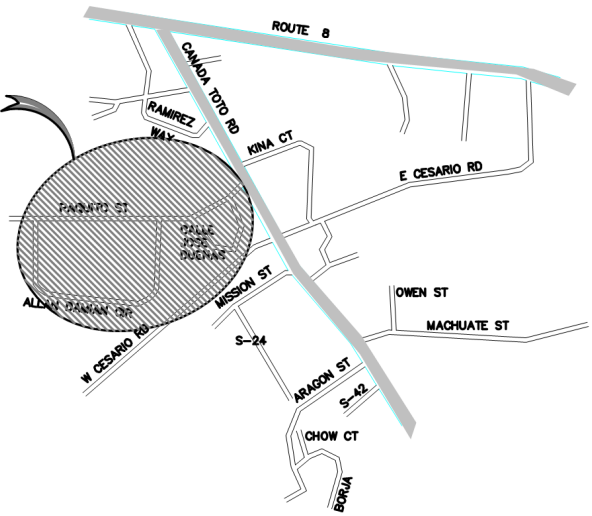

Site-Visit Schedule and Site Locations

IFB GHURA-25-005

Security Alarm Monitoring and After-Hours Answering Services

- Sinajana Main office:** Start-Time – 9:00am End-Time – 10:00am
POC: Antonio Camacho Contact No.: 671-477-9851
- AMP1& AMP4:** Start-Time – 10:30am End-Time – 11:30am
AMP1- POC: Narcissa Ada Contact No.: 671-300-8413
AMP2 – POC: John Danieli Contact No.: 671-797-4507
- AMP2:** Start-Time – 1:00pm End-Time – 2:00pm
POC - Michael Orot Contact No.: 671-686-5965
- AMP3:** Start-Time – 2:30pm End-Time – 3:30pm
POC – Darlene Pablo Contact No.: 671-300-8420
- Guma Trankilidat:** Start-Time – 4:15pm End-Time – 5:00pm
POC – Pearl Mendiola Contact No.: 671-646-6301

AMP-1 SITE BASE LOCATION

AMP-4 SITE BASE LOCATION

SITE LOCATION

TOTO VICINITY MAP

**AMP-1 & AMP-2 SITE BASE LOCATION
TOTO GARDEN**

**AMP-3,
SITE BASE LOCATION**

**PROJECT
LOCATION**

LEGEND:

--- INDICATES ACCESSIBLE UNIT (504)

AMP-3, SITE BASE LOCATION
AGAT

Plot: 1/8"=1'-0" (24x36")
GMA 99 - AGAT

**AMP-2, YONA
SITE BASE LOCATION**

SITE 1

**AMP-2, SITE BASE LOCATION
YONA**

VICINITY MAP

SCALE NTS

**GUMA TRANKLIDAT
SITE BASE LOCATION**

SAN VITORES ROAD, TUMON

**GUMA TRANKLIDAT SITE BASE LOCATION
TUMON**