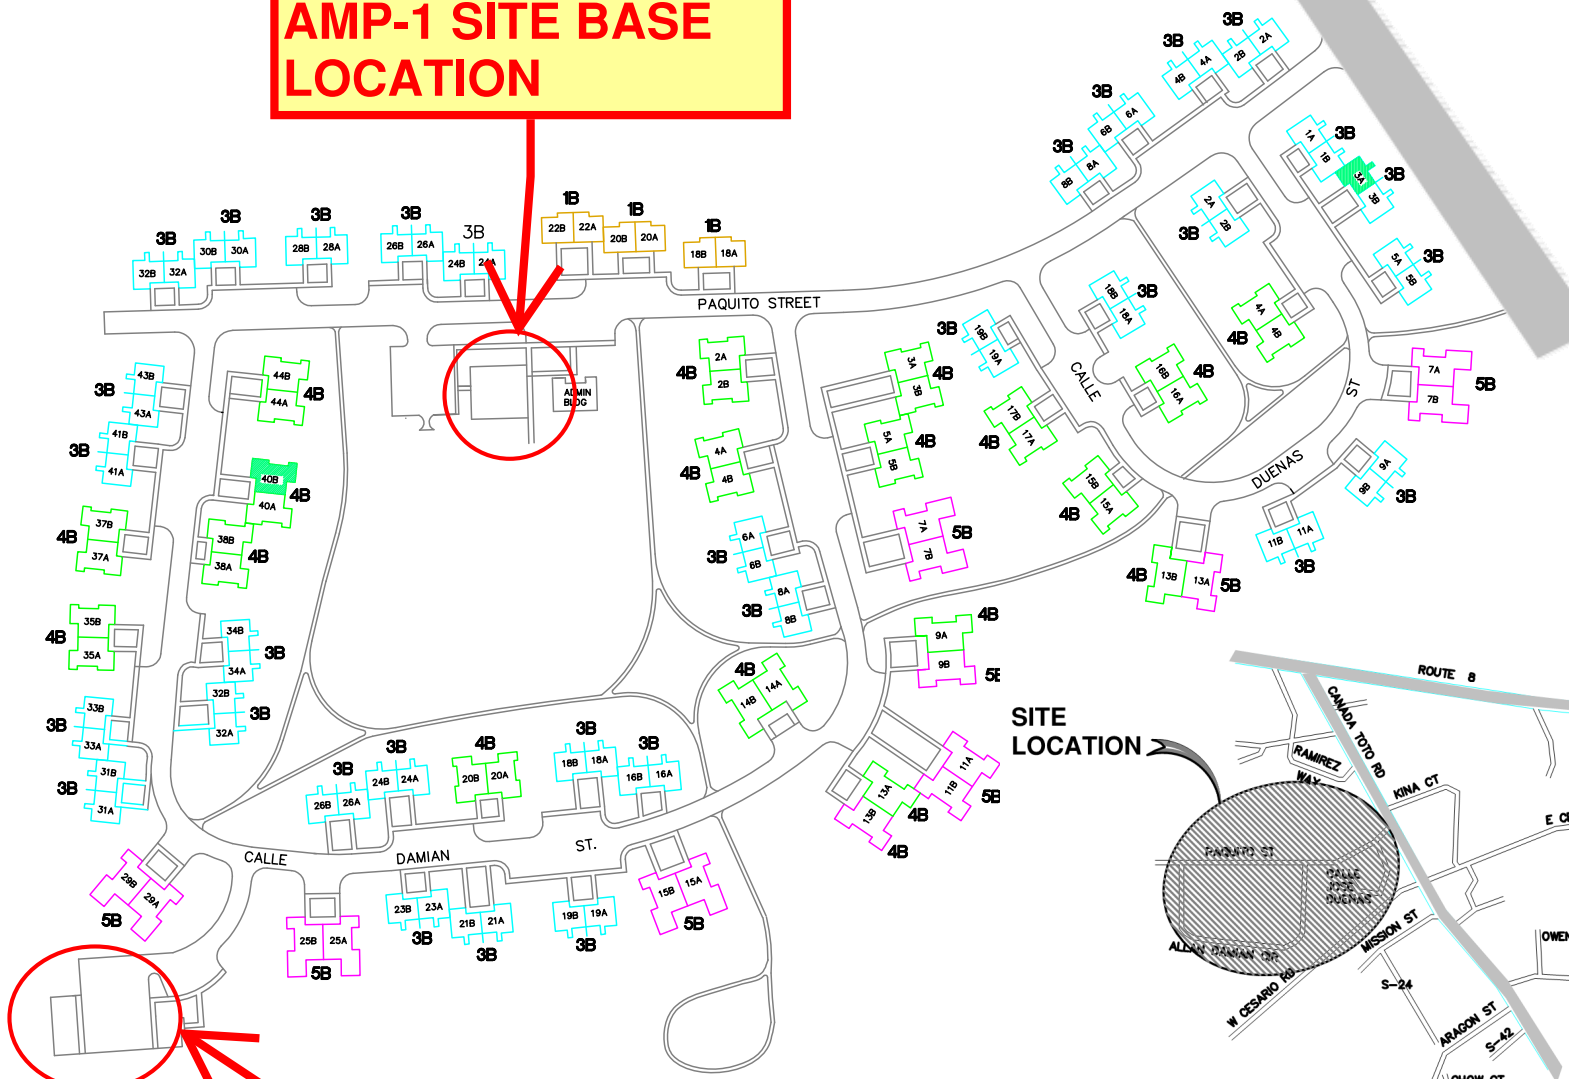

Site-Visit Schedule and Site Locations

IFB GHURA-25-005

Security Alarm Monitoring and After-Hours Answering Services

- Sinajana Main office:** Start-Time – 9:00am End-Time – 10:00am
POC: Antonio Camacho Contact No.: 671-477-9851
- AMP1& AMP4:** Start-Time – 10:30am End-Time – 11:30am
AMP1- POC: Narcissa Ada Contact No.: 671-300-8413
AMP2 – POC: John Danieli Contact No.: 671-797-4507
- AMP2:** Start-Time – 1:00pm End-Time – 2:00pm
POC - Michael Orot Contact No.: 671-686-5965
- AMP3:** Start-Time – 2:30pm End-Time – 3:30pm
POC – Darlene Pablo Contact No.: 671-300-8420
- Guma Trankilidat:** Start-Time – 4:15pm End-Time – 5:00pm
POC – Pearl Mendiola Contact No.: 671-646-6301

AMP-1 SITE BASE LOCATION

AMP-4 SITE BASE LOCATION

SITE LOCATION

TOTO VICINITY MAP

**AMP-1 & AMP-2 SITE BASE LOCATION
TOTO GARDEN**

**AMP-3,
SITE BASE LOCATION**

**PROJECT
LOCATION**

LEGEND:

--- INDICATES ACCESSIBLE UNIT (504)

AMP-3, SITE BASE LOCATION
AGAT

Plot: 1/8"=1'-0" (24x36")
GMA 99 - AGAT

**AMP-2, YONA
SITE BASE LOCATION**

SITE 1

**AMP-2, SITE BASE LOCATION
YONA**

VICINITY MAP

SCALE NTS

**GUMA TRANKLIDAT
SITE BASE LOCATION**

SAN VITORES ROAD, TUMON

**GUMA TRANKLIDAT SITE BASE LOCATION
TUMON**